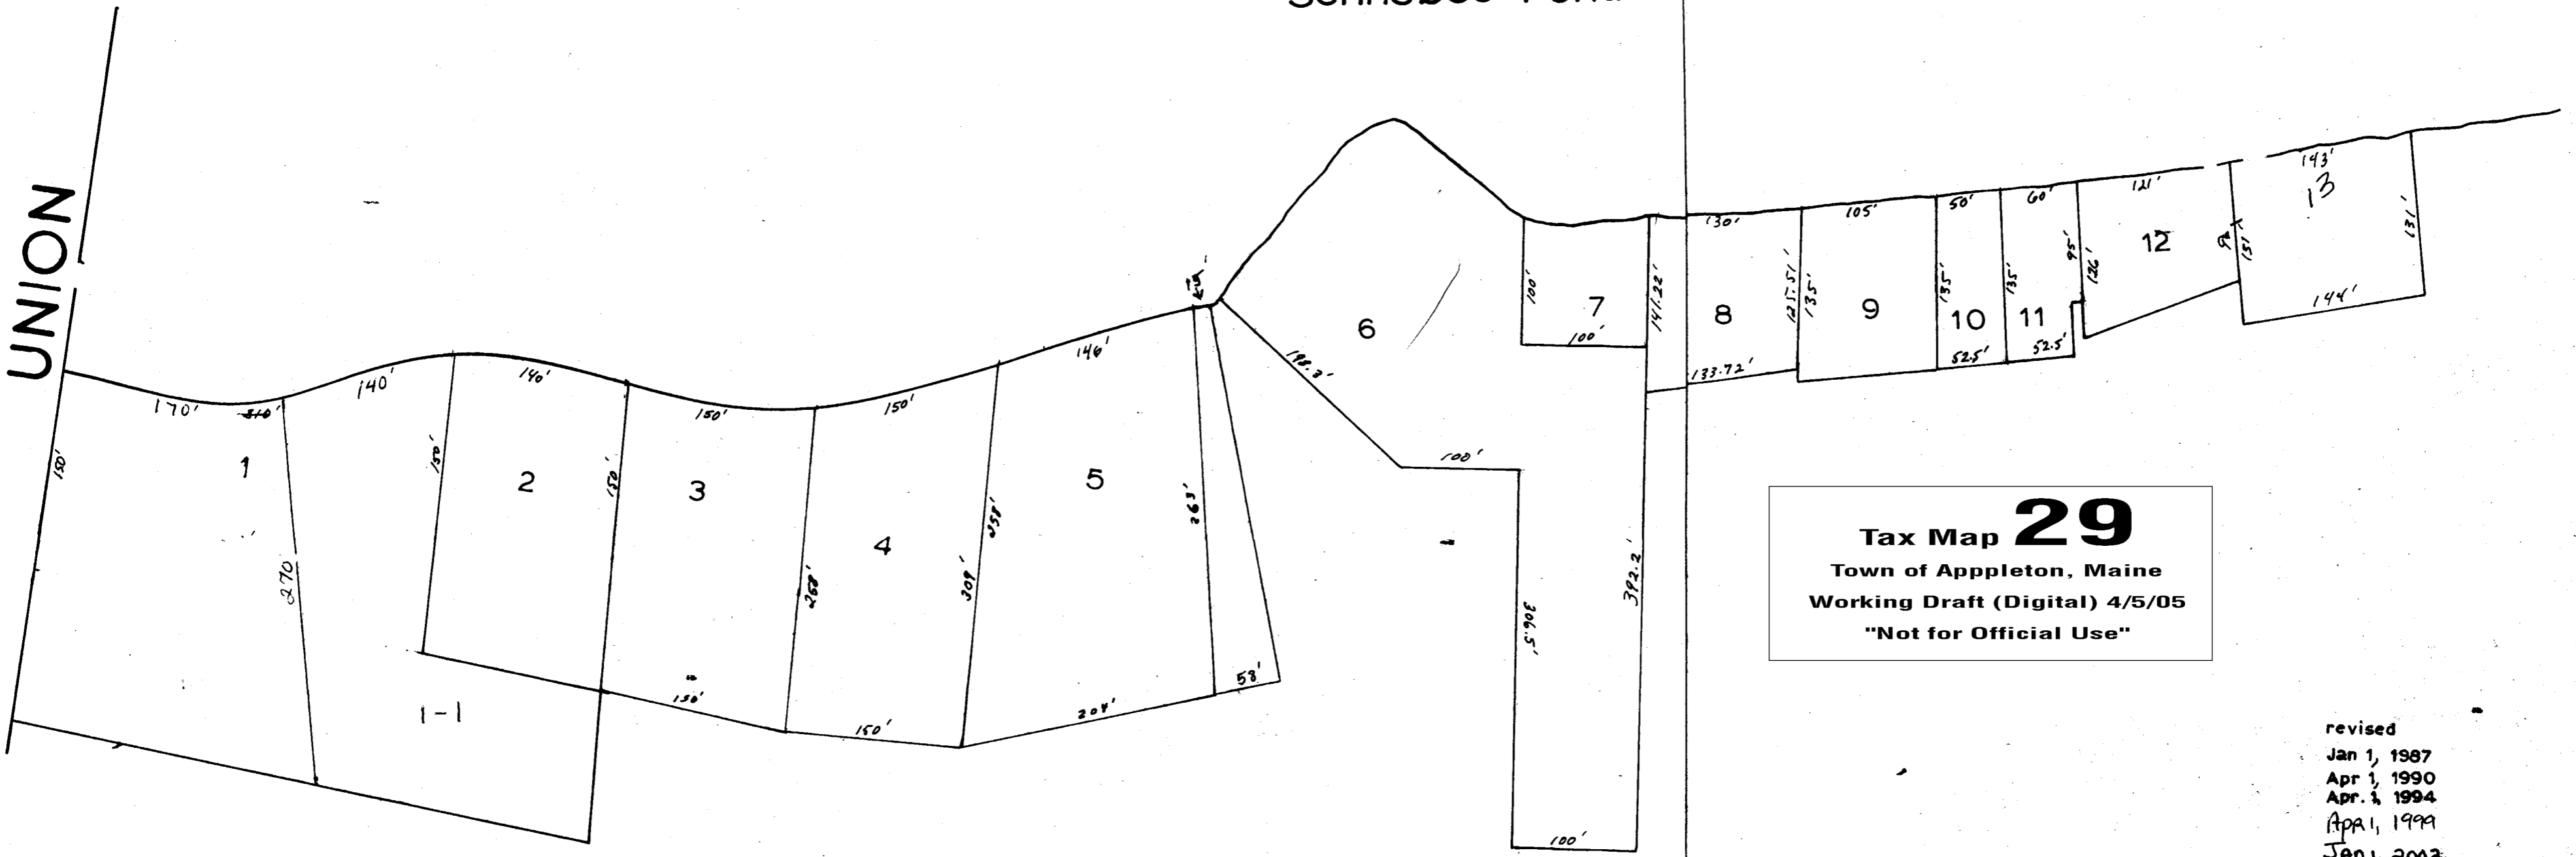

Sennebec Pond

UNION

Tax Map 29
 Town of Appleton, Maine
 Working Draft (Digital) 4/5/05
 "Not for Official Use"

revised
 Jan 1, 1987
 Apr 1, 1990
 Apr 1, 1994
 Apr 1, 1999
 Jan 1, 2002