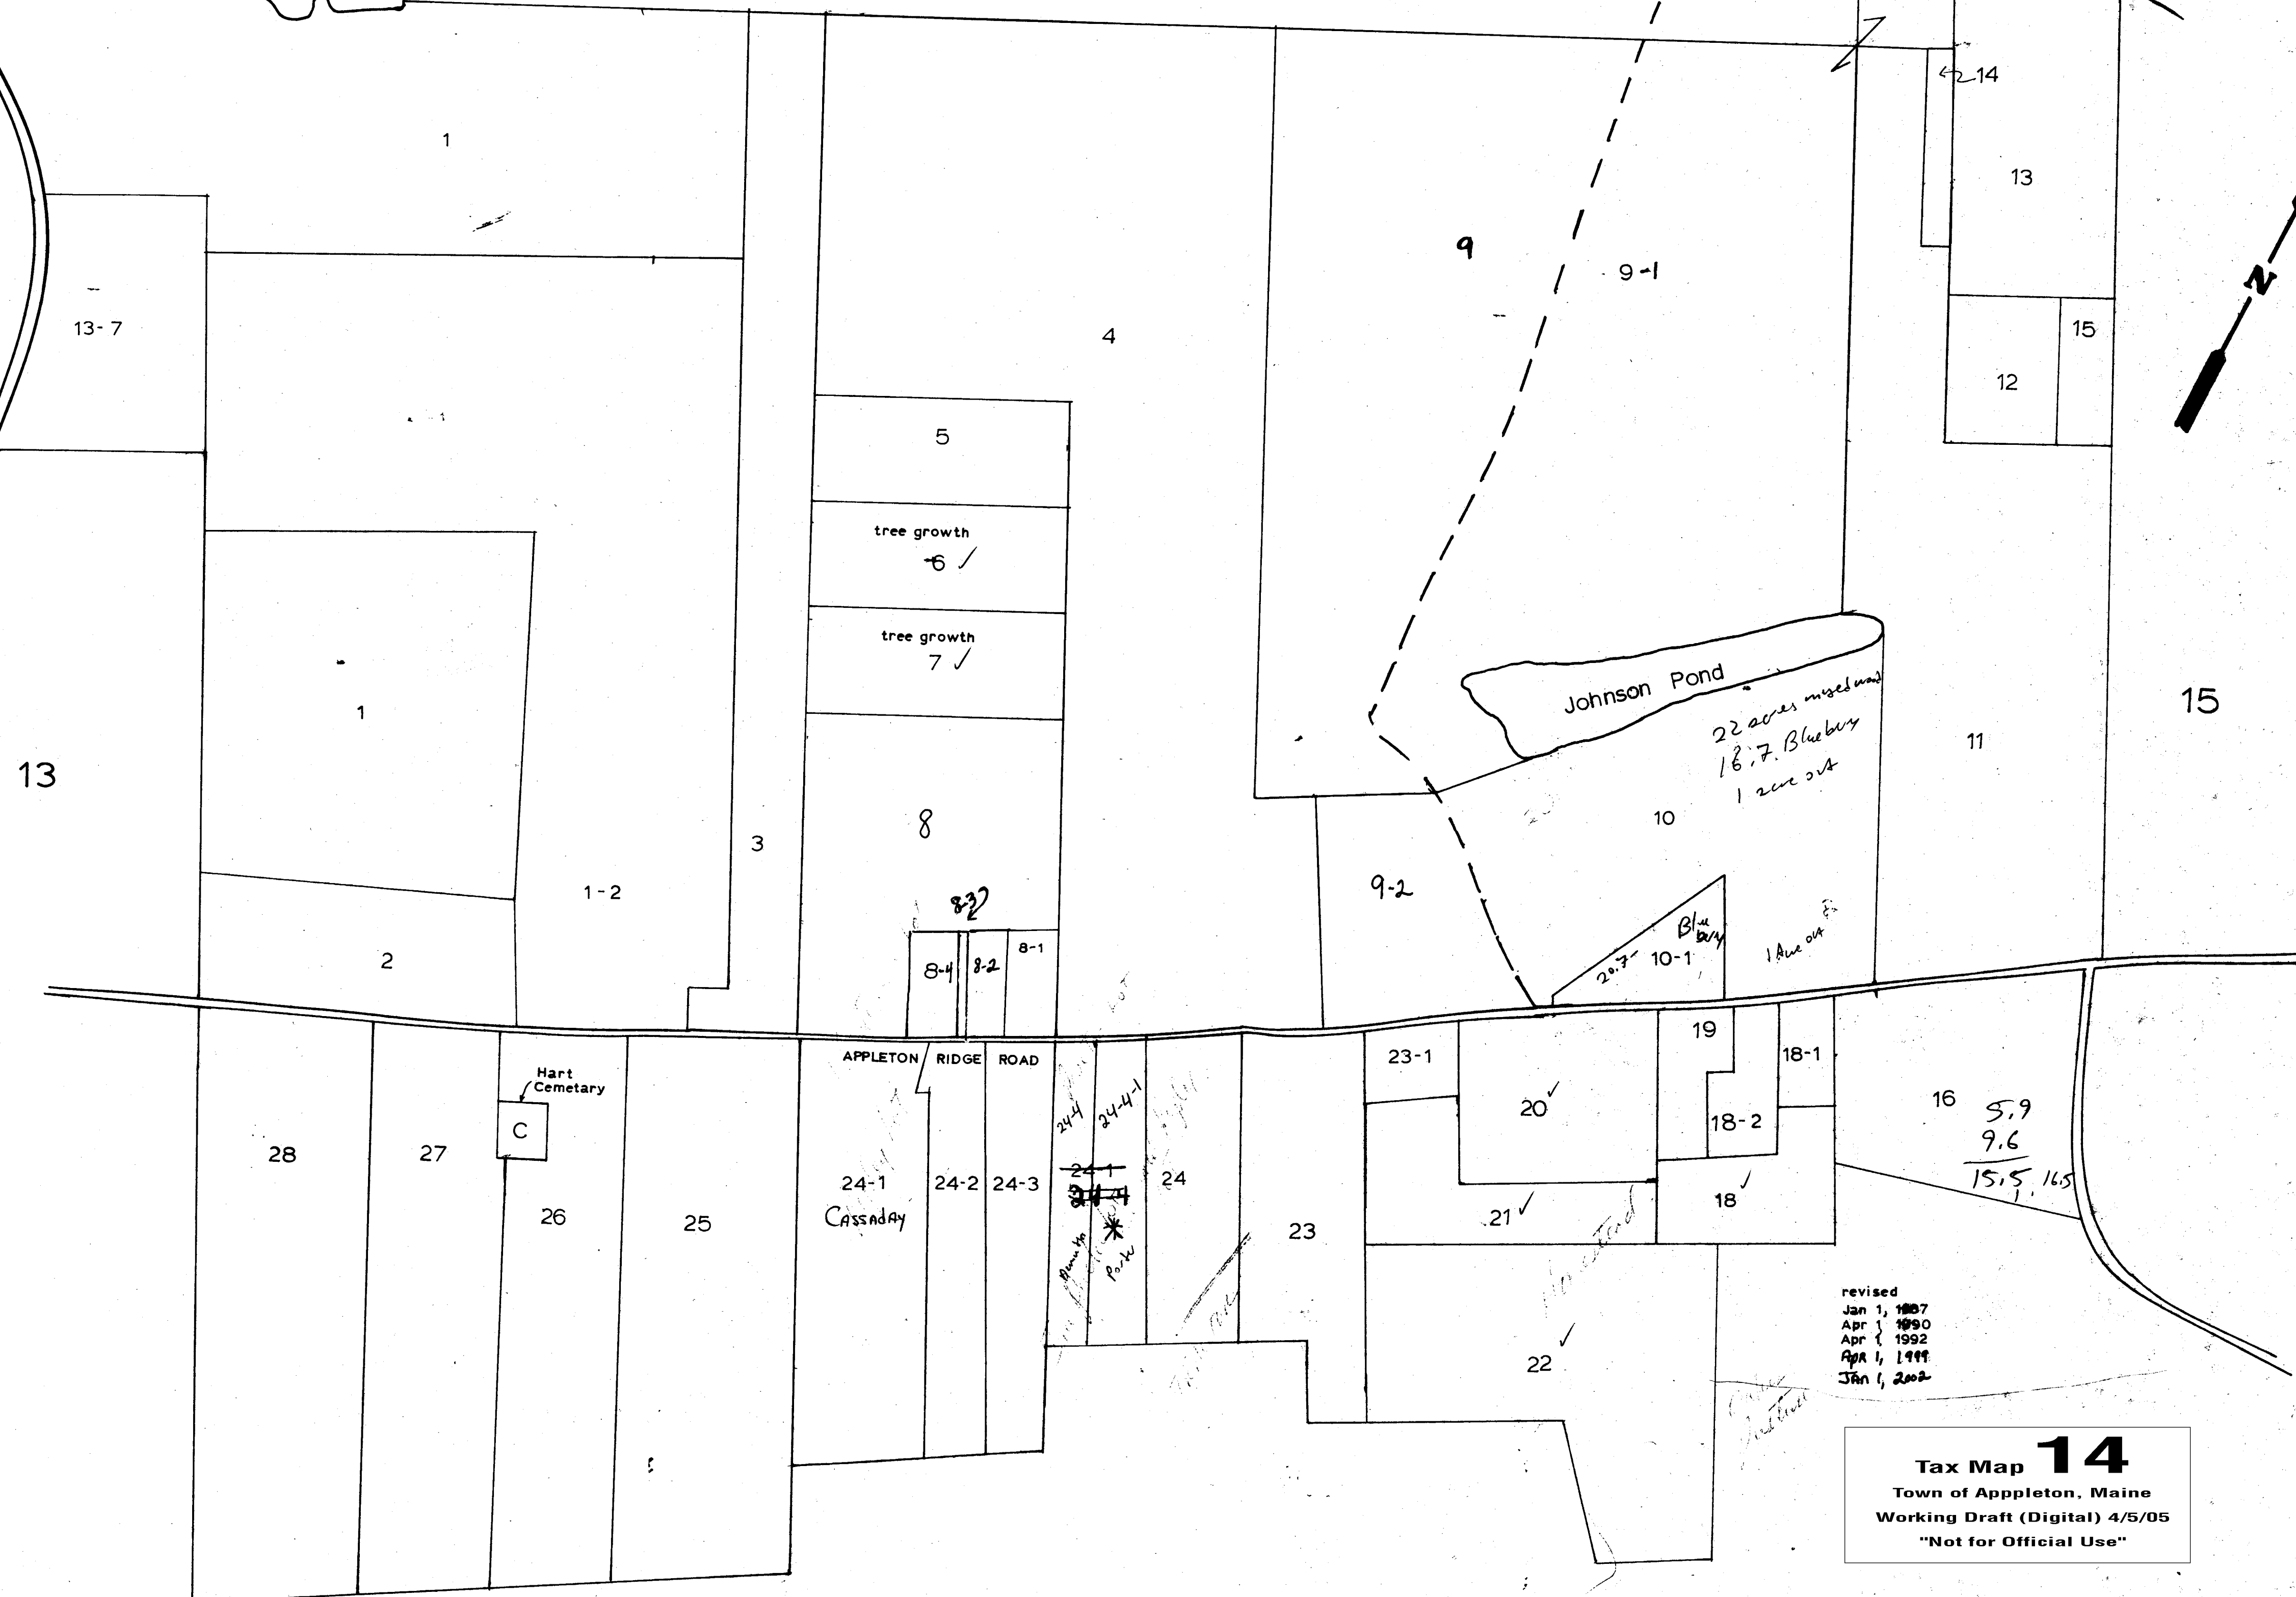

PETTINGILL

STREAM

9

10

PETTINGILL
STREAM

revised
Jan 1, 1987
Apr 1, 1990
Apr 1, 1992
Apr 1, 1999
Jan 1, 2002

Tax Map 14
Town of Appleton, Maine
Working Draft (Digital) 4/5/05
"Not for Official Use"