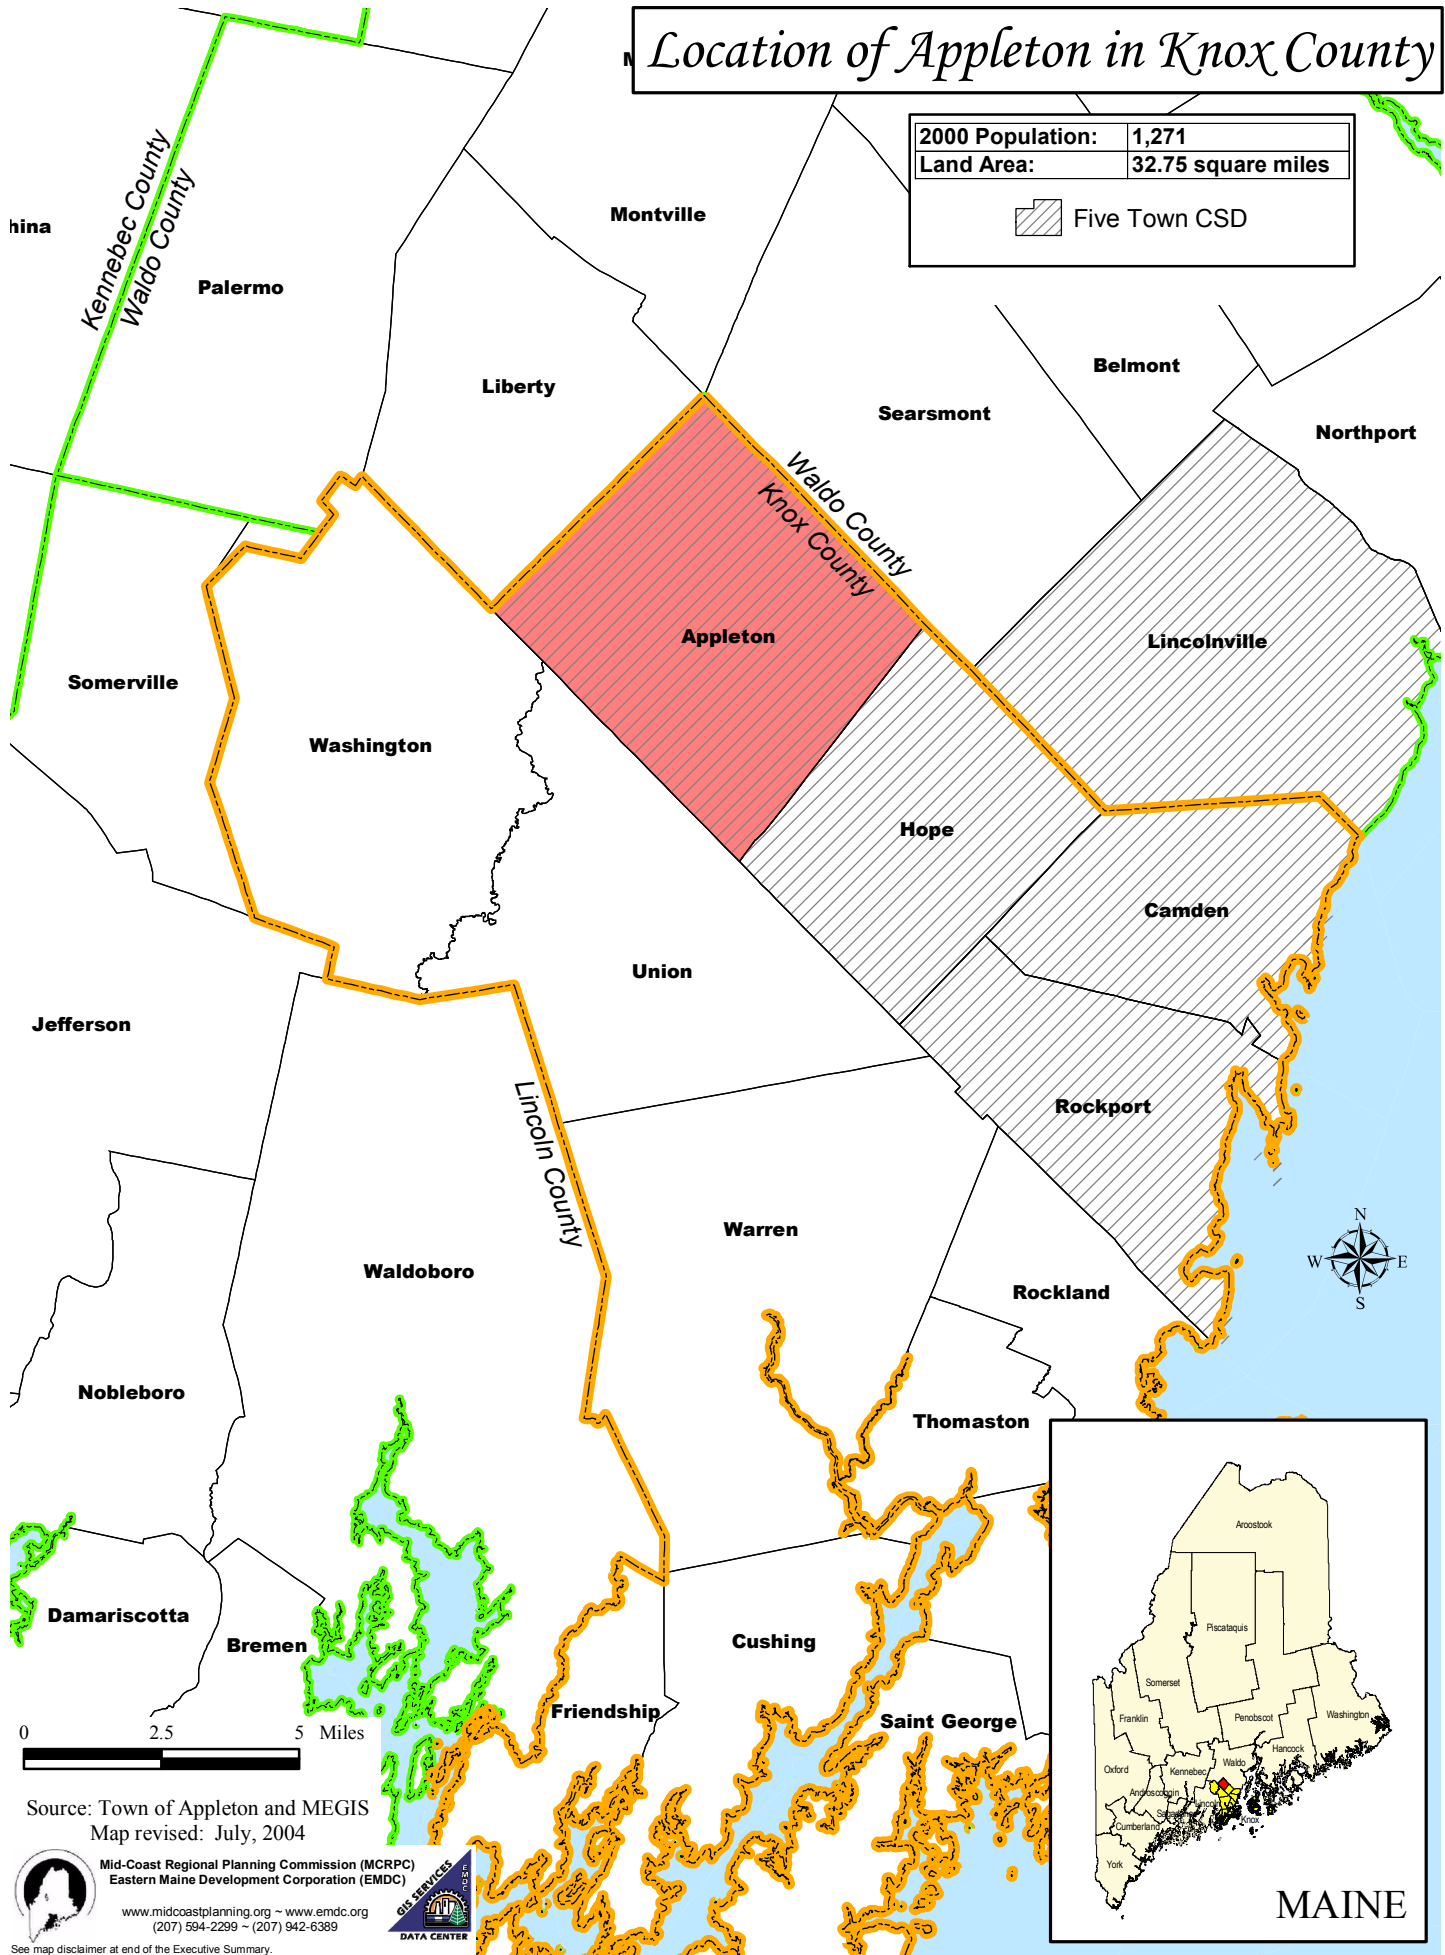

Location of Appleton in Knox County

2000 Population:	1,271
Land Area:	32.75 square miles

 Five Town CSD

0 2.5 5 Miles

Source: Town of Appleton and MEGIS
Map revised: July, 2004

Mid-Coast Regional Planning Commission (MCRPC)
Eastern Maine Development Corporation (EMDC)